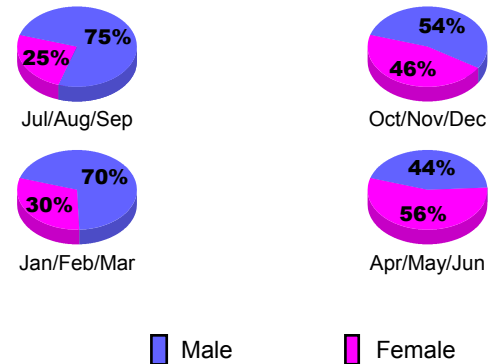

Club Results 2012-2013

Goal, New, Dropped, Gain/Loss

YTD Status Quo Clubs 2012-2013

Status Quo Clubs Compared to Status Quo Members

Club Gain/Loss 2012-2013

MEMBERSHIP

Month	Net Memb Goal	Actual New Memb	Actual Dropped Memb	Gain/Loss of Memb
2012-2013				
Jul/Aug/Sep	210	139	117	22
Oct/Nov/Dec	180	131	97	34
Jan/Feb/Mar	90	547	93	454
Apr/May/June	20	235	220	15
Totals	500	1052	527	525

Membership Results 2012-2013

Goal, New, Dropped, Gain/Loss

Gender Comparison 2012-2013

Membership Gain/Loss 2012-2013