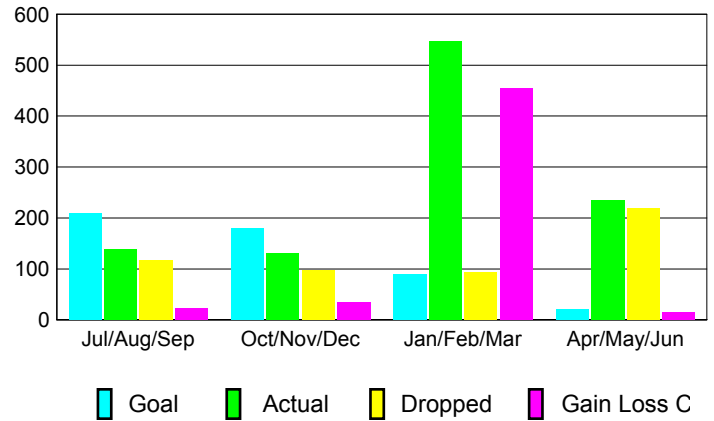

2012-2013 GMT Reports for District (or Undistricted) **District 323 G2**

GMT: **KAMLESH JAIN**

Location: **INDIA**

GMT CA: **6**

CLUBS

Month	New Club Goal	Actual New Clubs	Actual Dropped Clubs	Gain/Loss of Clubs
2012-2013				
Jul/Aug/Sep	6	4	0	4
Oct/Nov/Dec	4	4	2	2
Jan/Feb/Mar	2	10	0	10
Apr/May/June	0	4	5	-1
Totals	12	22	7	15

Club Results 2012-2013

Goal, New, Dropped, Gain/Loss

YTD Status Quo Clubs 2012-2013

Status Quo Clubs Compared to Status Quo Members

Club Gain/Loss 2012-2013

MEMBERSHIP

Month	Net Memb Goal	Actual New Memb	Actual Dropped Memb	Gain/Loss of Memb
2012-2013				
Jul/Aug/Sep	210	139	117	22
Oct/Nov/Dec	180	131	97	34
Jan/Feb/Mar	90	547	93	454
Apr/May/June	20	235	220	15
Totals	500	1052	527	525

Membership Results 2012-2013

Goal, New, Dropped, Gain/Loss

Gender Comparison 2012-2013

Membership Gain/Loss 2012-2013