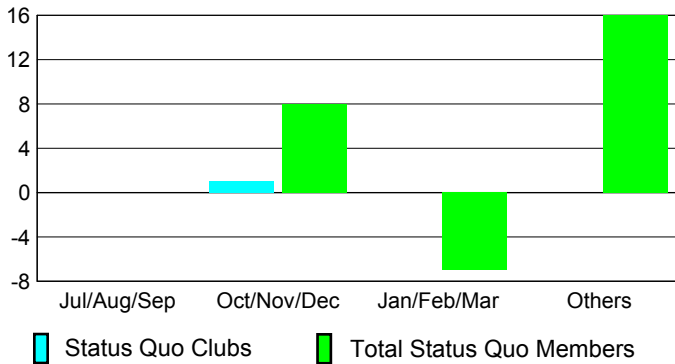

2012-2013 GMT Reports for District (or Undistricted) **District 323 G2**

GMT: **KAMLESH JAIN**

Location: **INDIA**

GMT CA: **6**

CLUBS

Month	New Club Goal	Actual New Clubs	Actual Dropped Clubs	Gain/Loss of Clubs
2012-2013				
Jul/Aug/Sep	6	4	0	4
Oct/Nov/Dec	4	4	2	2
Jan/Feb/Mar	2	10	0	10
Apr/May/June	0	4	5	-1
Totals	12	22	7	15

Club Results 2012-2013

Goal, New, Dropped, Gain/Loss

YTD Status Quo Clubs 2012-2013

Status Quo Clubs Compared to Status Quo Members

Club Gain/Loss 2012-2013

MEMBERSHIP

Month	Net Memb Goal	Actual New Memb	Actual Dropped Memb	Gain/Loss of Memb
2012-2013				
Jul/Aug/Sep	210	139	117	22
Oct/Nov/Dec	180	131	97	34
Jan/Feb/Mar	90	547	93	454
Apr/May/June	20	235	220	15
Totals	500	1052	527	525