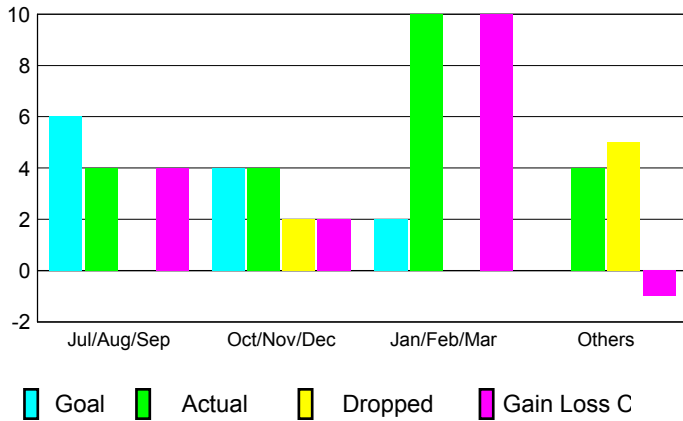

2012-2013 GMT Reports for District (or Undistricted) **District 323 G2**

GMT: **KAMLESH JAIN**

Location: **INDIA**

GMT CA: **6**

CLUBS

Month	New Club Goal	Actual New Clubs	Actual Dropped Clubs	Gain/Loss of Clubs
2012-2013				
Jul/Aug/Sep	6	4	0	4
Oct/Nov/Dec	4	4	2	2
Jan/Feb/Mar	2	10	0	10
Apr/May/June	0	4	5	-1
Totals	12	22	7	15

Club Results 2012-2013

Goal, New, Dropped, Gain/Loss

YTD Status Quo Clubs 2012-2013

Status Quo Clubs Compared to Status Quo Members

Club Gain/Loss 2012-2013

MEMBERSHIP

Month	Net Memb Goal	Actual New Memb	Actual Dropped Memb	Gain/Loss of Memb
2012-2013				
Jul/Aug/Sep	210	139	117	22
Oct/Nov/Dec	180	131	97	34
Jan/Feb/Mar	90	547	93	454
Apr/May/June	20	235	220	15
Totals	500	1052	527	525