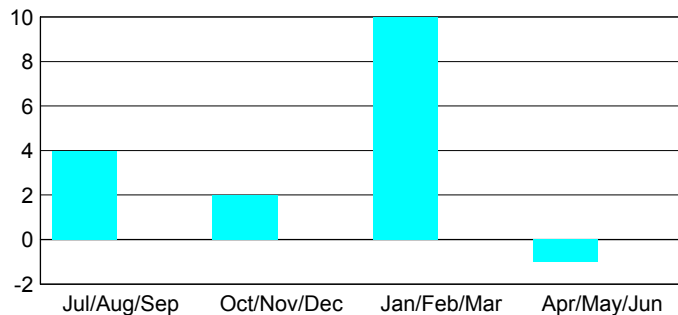

Club Results 2012-2013

Goal, New, Dropped, Gain/Loss

YTD Status Quo Clubs 2012-2013

Status Quo Clubs Compared to Status Quo Members

Club Gain/Loss 2012-2013

MEMBERSHIP

Month	Net Memb Goal	Actual New Memb	Actual Dropped Memb	Gain/Loss of Memb
2012-2013				
Jul/Aug/Sep	210	139	117	22
Oct/Nov/Dec	180	131	97	34
Jan/Feb/Mar	90	547	93	454
Apr/May/June	20	235	220	15
Totals	500	1052	527	525

Membership Results 2012-2013

Goal, New, Dropped, Gain/Loss

Gender Comparison 2012-2013

Membership Gain/Loss 2012-2013